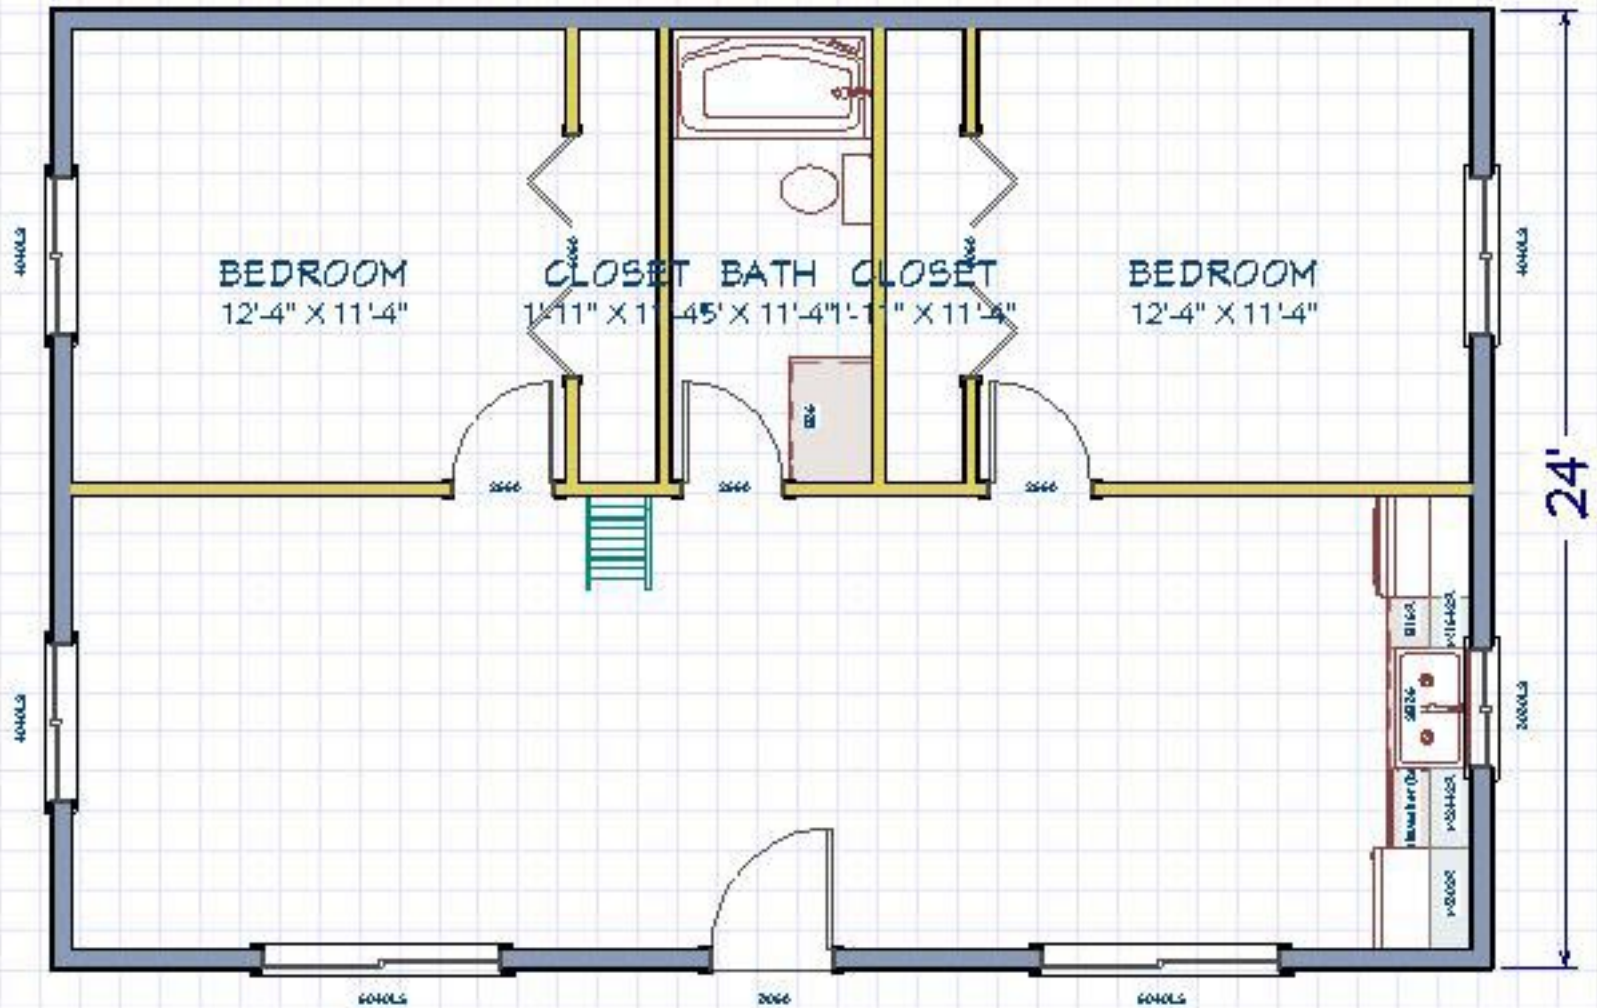

Plan 12 24X36 first floor 102916

36'

BEDROOM
12'-4" X 11'-4"

CLOSET 11'-1" X 11'-4"
BATH 45" X 11'-4"
CLOSET 11'-1" X 11'-4"

BEDROOM
12'-4" X 11'-4"

REF
SINK
STOVE
CABINETS

24'

Plan 12 24X36 second floor 102916